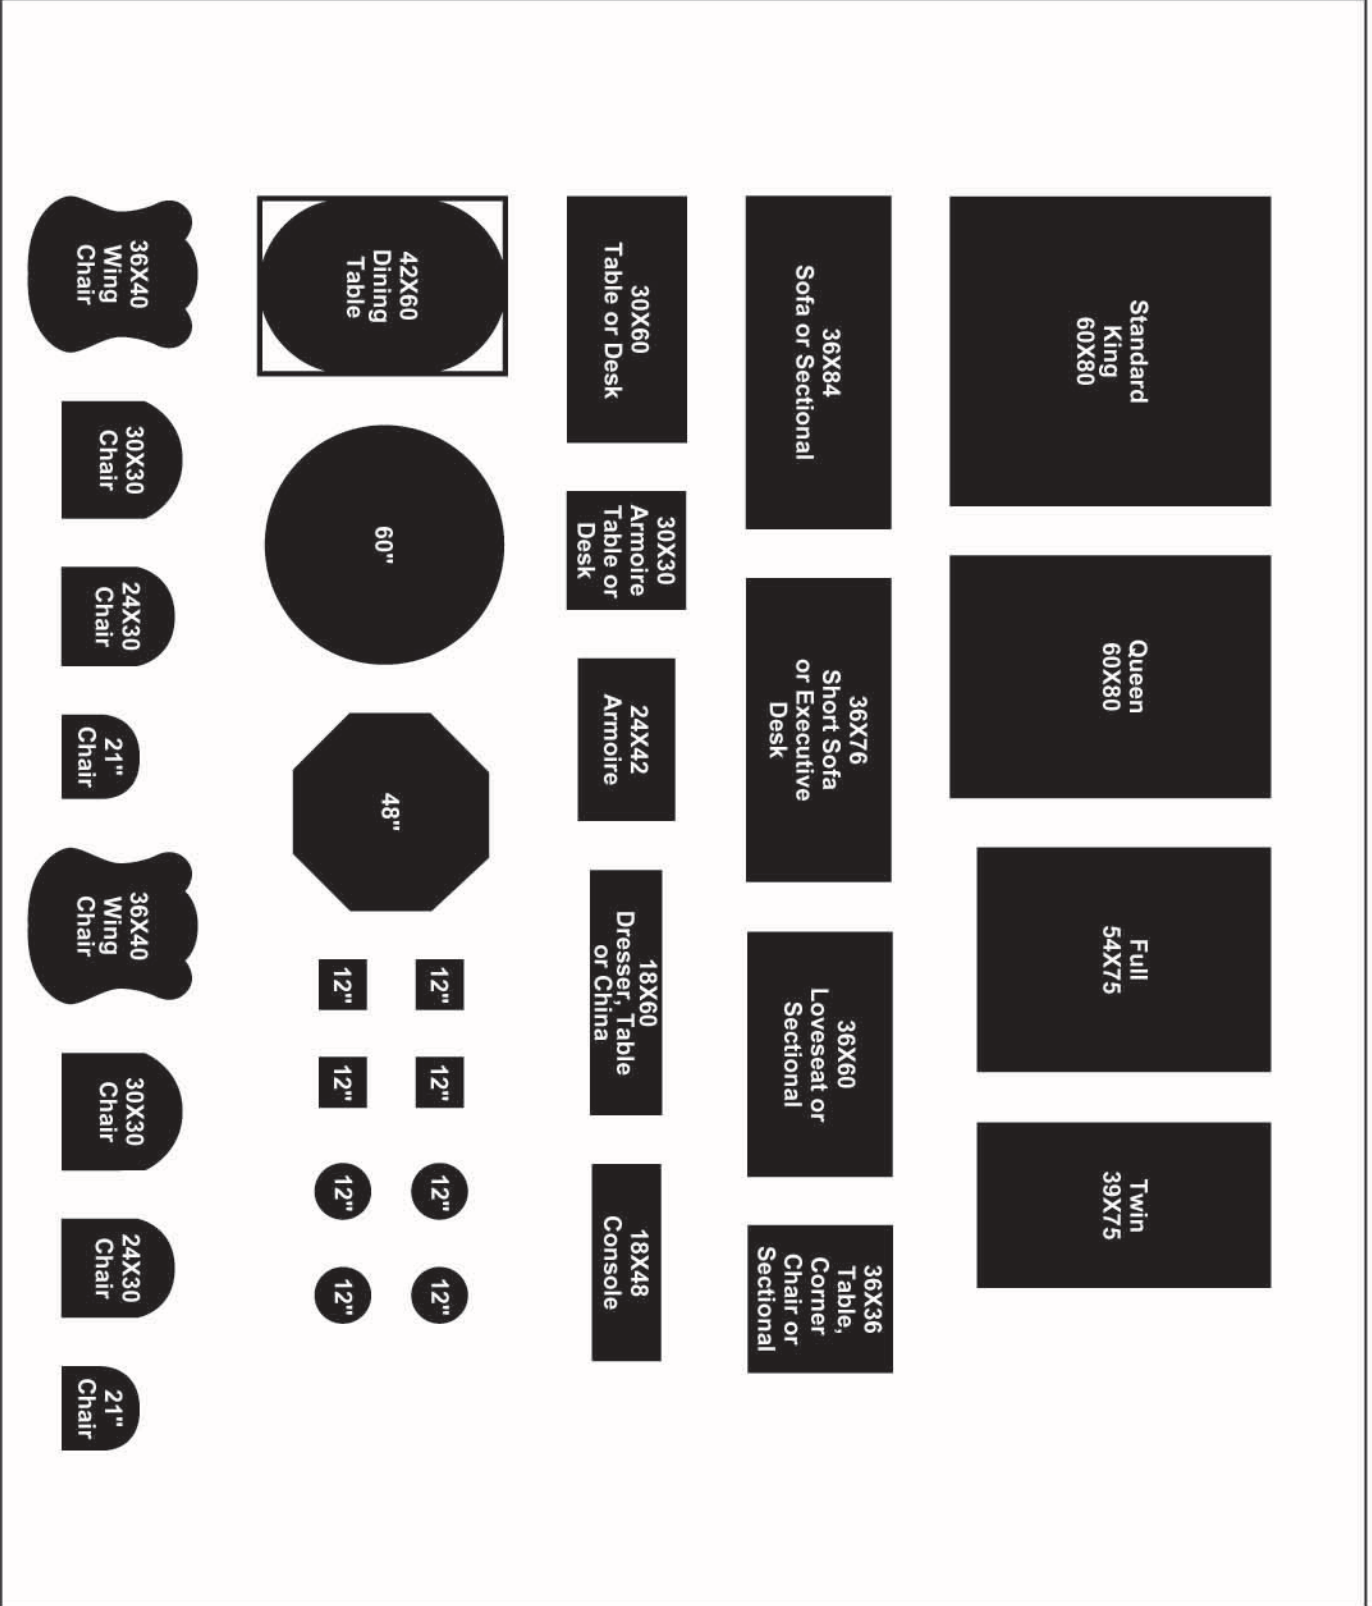

Plan-A-Room

Scale:
One quarter
inch equals
one foot.

Standard King
60X80

Queen
60X80

Full
54X75

Twin
39X75

36X84
Sofa or Sectional

36X76
Short Sofa
or Executive
Desk

36X60
Loveseat or
Sectional

36X36
Table,
Corner
Chair or
Sectional

30X60
Table or Desk

30X30
Armoire
Table or
Desk

24X42
Armoire

18X60
Dresser, Table
or China

18X48
Console

42X60
Dining
Table

60"

48"

12"

12"

12"

12"

12"

12"

24X30
Chair

21"
Chair

Plan-A-Room

Scale:

One quarter inch equals one foot.

Hutches are available to accommodate items marked by an asterisk (*).